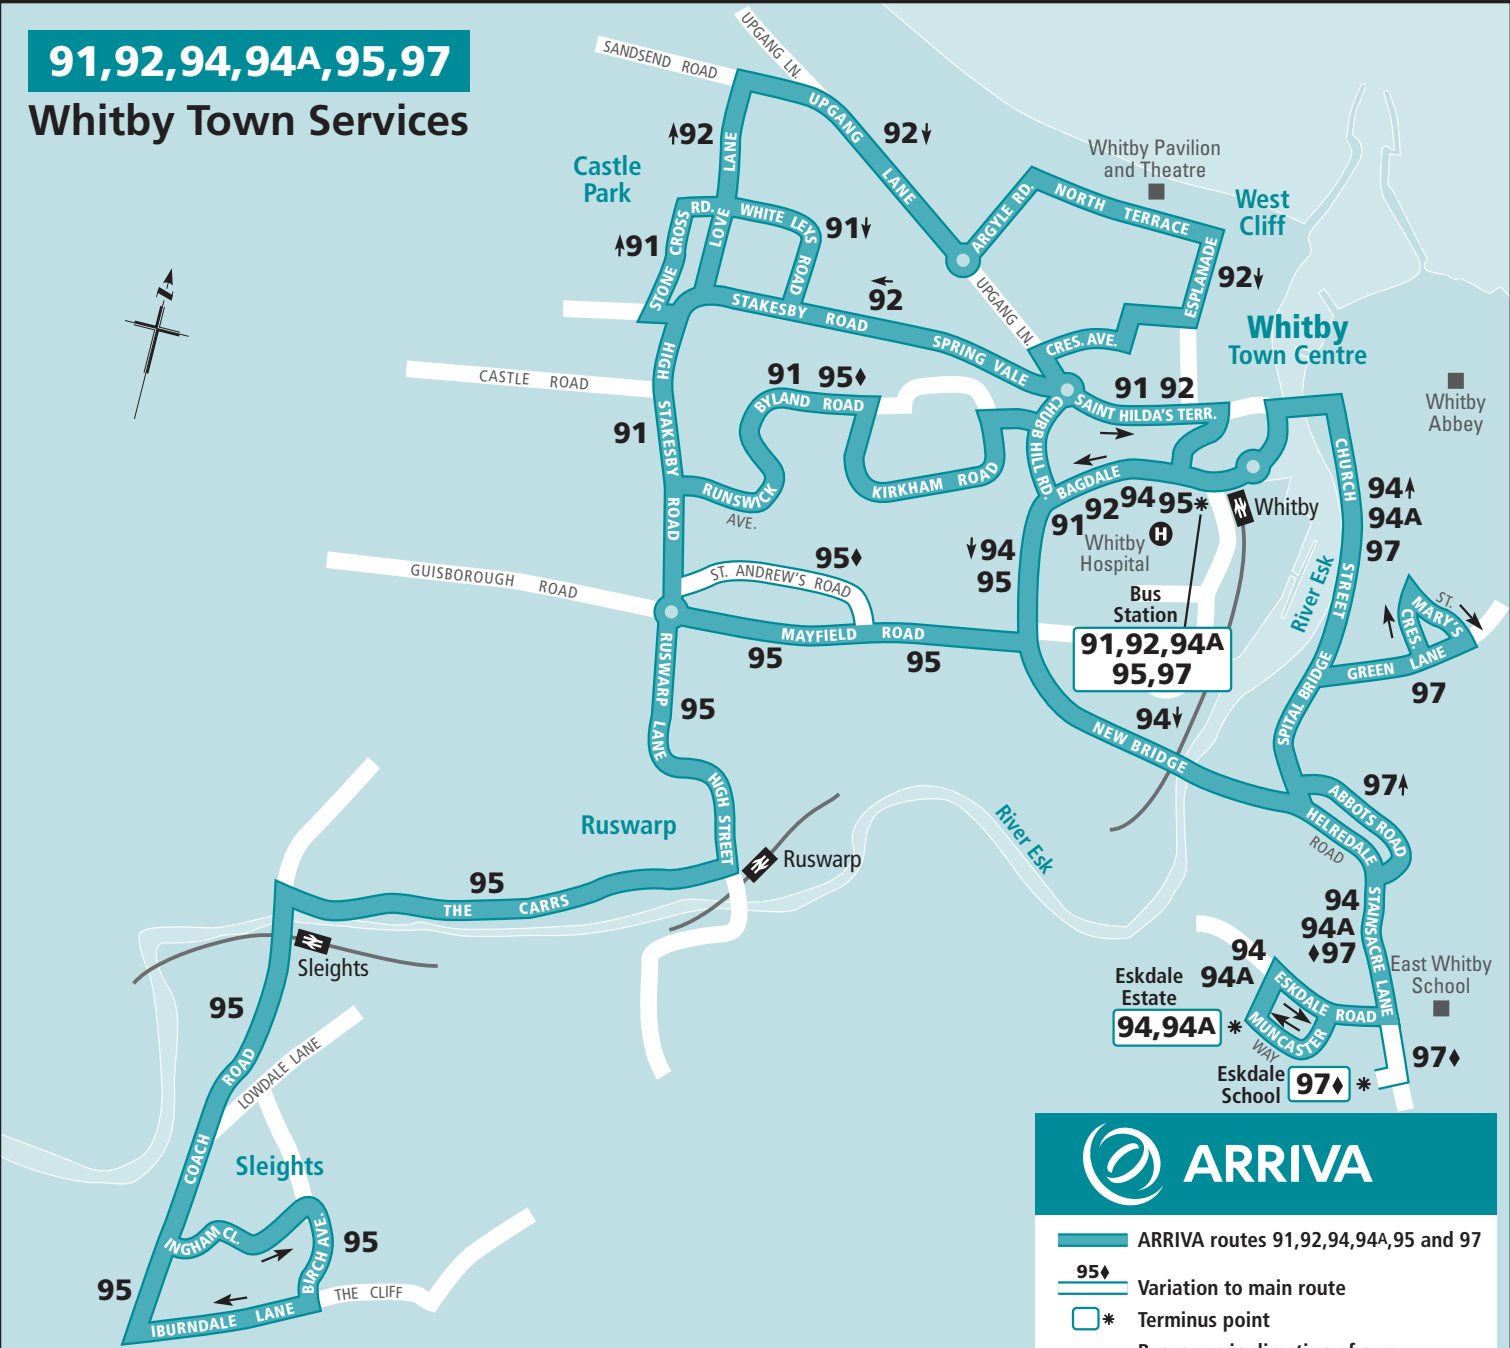

91,92,94,94A,95,97

Whitby Town Services

ARRIVA

- ARRIVA routes 91,92,94,94A,95 and 97
- 95♦ Variation to main route
- * Terminus point
- ← Buses run in direction of arrow
- E— Railway line and station